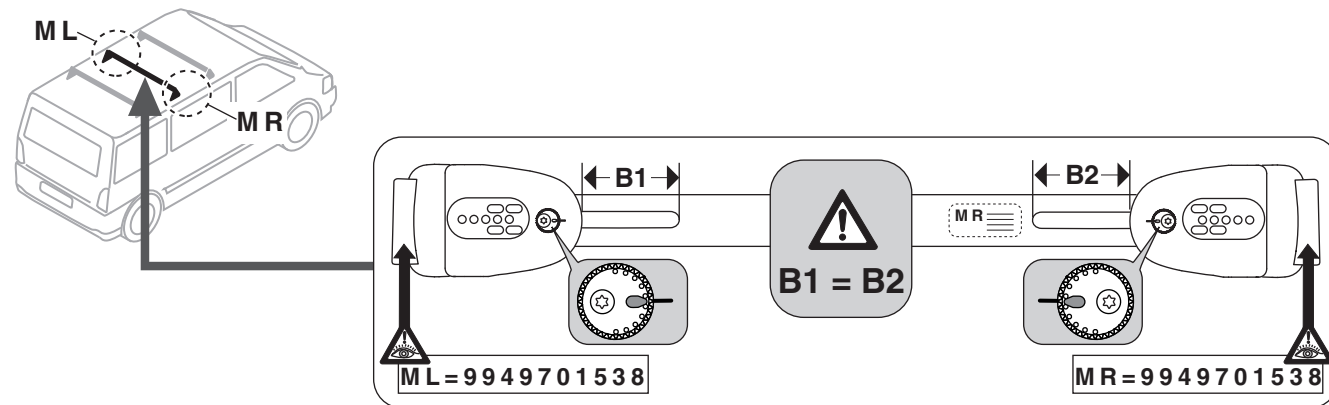

Atera SIGNO

Ford Transit Connect 02/2014–
Ford Tourneo Connect 02/2014–

Ford Grand Transit Connect 02/2014–
Ford Grand Tourneo Connect 02/2014–

INFO

Transit Connect
Tourneo Connect

⊙ = ✗

A+C = Grundträger/Basic carrier bow
(Art.Nr./Part No.: 044 304/045 304) = ✓
B = Zusatzbügel/Extra carrier bow
(Art.Nr./Part No.: 044 311/045 311)