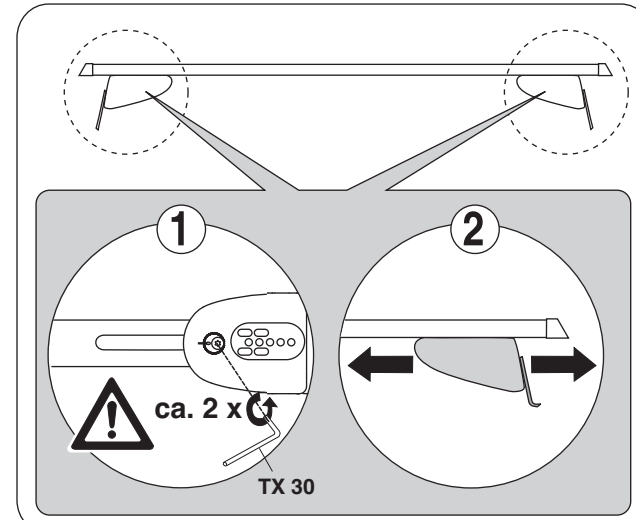

2

Atera SIGNO

Ford Transit Connect 02/2014–
Ford Tourneo Connect 02/2014–

Ford Grand Transit Connect 02/2014–
Ford Grand Tourneo Connect 02/2014–