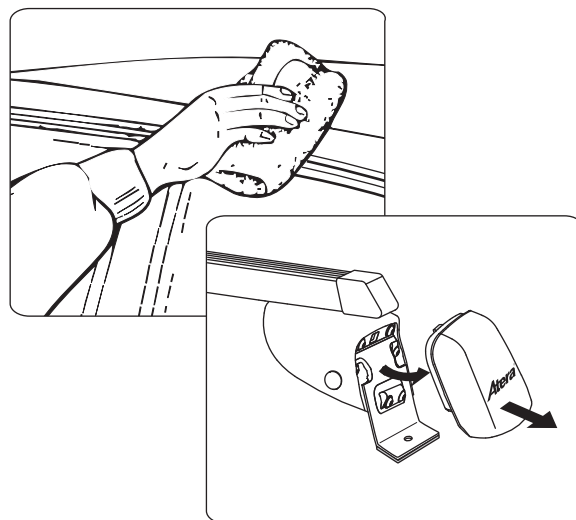

Atera SIGNO

Ford Transit Connect 02/2014–
Ford Tourneo Connect 02/2014–

Ford Grand Transit Connect 02/2014–
Ford Grand Tourneo Connect 02/2014–

INFO

Transit Connect
Tourneo Connect

⊙ = ✗

A+C = Grundträger/Basic carrier bow
(Art.Nr./Part No.: 044 304/045 304) = ✓
B = Zusatzbügel/Extra carrier bow
(Art.Nr./Part No.: 044 311/045 311)

Grand Transit Connect
Grand Tourneo Connect

⊙ = ✗

A+C = Grundträger/Basic carrier bow
(Art.Nr./Part No.: 044 304/045 304) = ✓
B = Zusatzbügel/Extra carrier bow
(Art.Nr./Part No.: 044 311/045 311)
A+D = Grundträger/Basic carrier bow
(Art.Nr./Part No.: 044 304/045 304) = ✓
B/C = Zusatzbügel/Extra carrier bow
(Art.Nr./Part No.: 044 311/045 311)
B+D = Grundträger/Basic carrier bow
(Art.Nr./Part No.: 044 304/045 304) = ✓
C = Zusatzbügel/Extra carrier bow
(Art.Nr./Part No.: 044 311/045 311)

INFO

1

2

Atera SIGNO

Ford Transit Connect 02/2014–
Ford Tourneo Connect 02/2014–

Ford Grand Transit Connect 02/2014–
Ford Grand Tourneo Connect 02/2014–

3

4