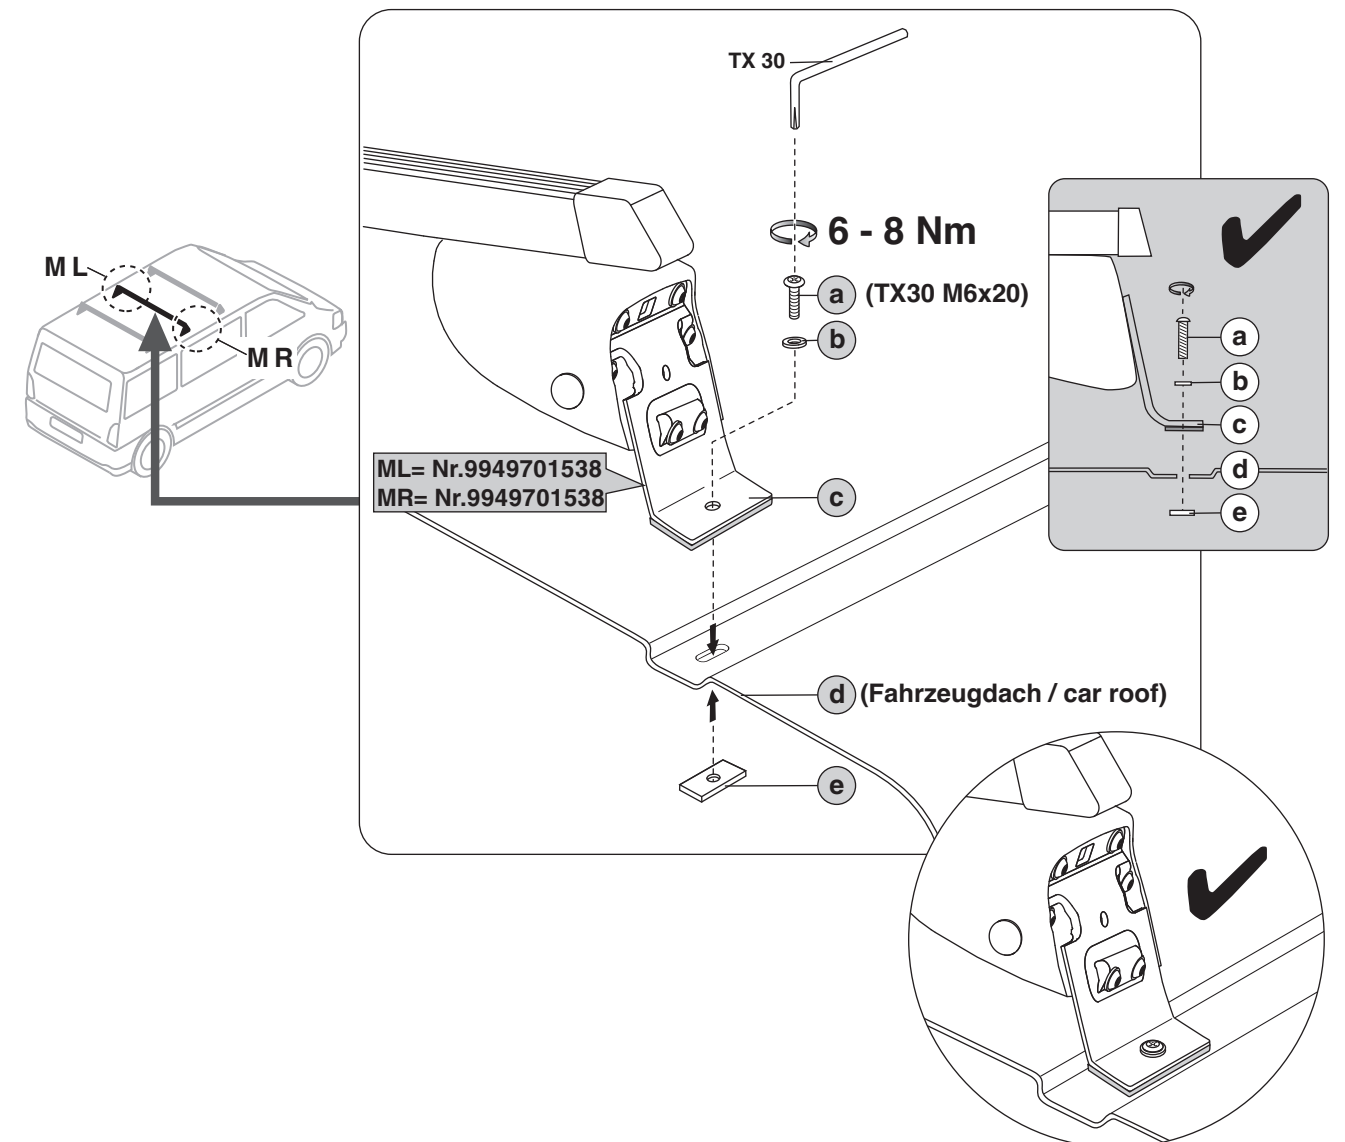

Grand Transit Connect
Grand Tourneo Connect

⊙ = ✗

A+C = Grundträger/Basic carrier bow
(Art.Nr./Part No.: 044 304/045 304) = ✓
B = Zusatzbügel/Extra carrier bow
(Art.Nr./Part No.: 044 311/045 311)
A+D = Grundträger/Basic carrier bow
(Art.Nr./Part No.: 044 304/045 304) = ✓
B/C = Zusatzbügel/Extra carrier bow
(Art.Nr./Part No.: 044 311/045 311)
B+D = Grundträger/Basic carrier bow
(Art.Nr./Part No.: 044 304/045 304) = ✓
C = Zusatzbügel/Extra carrier bow
(Art.Nr./Part No.: 044 311/045 311)

INFO

1

2

Atera SIGNO

Ford Transit Connect 02/2014–
Ford Tourneo Connect 02/2014–

Ford Grand Transit Connect 02/2014–
Ford Grand Tourneo Connect 02/2014–

3

4