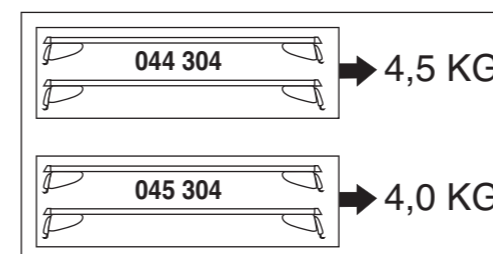

Atera GmbH
Im Herrach 1
D-88299 Leutkirch
Internet: www.atera.de

© ATERA GmbH
Ref.-Nr.: 044 304_096434430400_992570050200
Ref.-Nr.: 045 304_096434530400_992570050200
Stand/State: 19/11/2014 – Rev 00 Ver 00