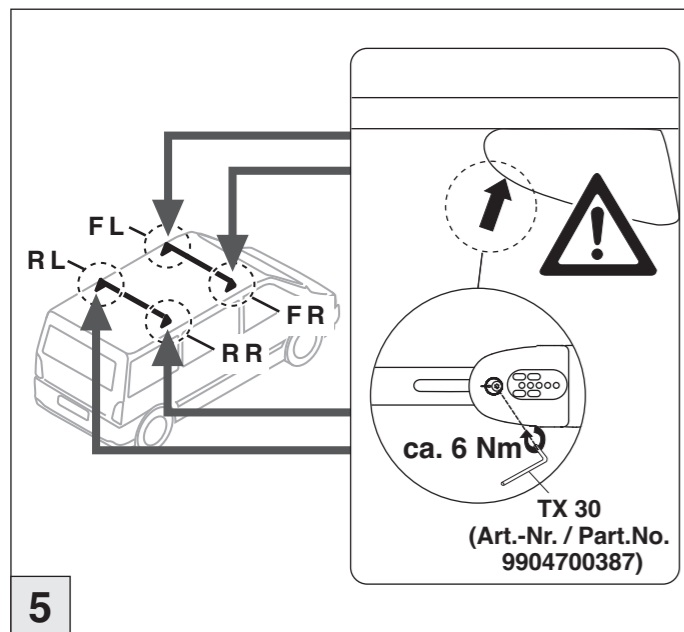

Atera SIGNO

Ford Transit Connect 02/2014–
Ford Tourneo Connect 02/2014–

Ford Grand Transit Connect 02/2014–
Ford Grand Tourneo Connect 02/2014–

Atera SIGNO

Ford

Transit Connect 02/2014–
(ohne Dachhimmel / without roofliner)

Grand Transit Connect 02/2014–
(ohne Dachhimmel / without roofliner)

Tourneo Connect 02/2014–
(ohne Dachhimmel / without roofliner)

Grand Tourneo Connect 02/2014–
(ohne Dachhimmel / without roofliner)

Art.Nr. / Part-No. : 044 304 (Grundträger/basic carrier)

Art.Nr. / Part-No. : 045 304 (Grundträger/basic carrier)

1. nur bei Art.Nr.: 045 304
   only for part no.: 045 304

A- 9919700065	11- 9910700035
B- 9945700112	12- 9908700010
C- 9918700253	13a- 9918700962
	13b- 9912700118
	14- 9918700243
	15a- 9949701537
	15b- 9949701537
	15c- 9949701537
	15d- 9949701537

1- 9945700092
2- 9919700062
3- 9945700105
4- 9912700051
5a- 9918700526
5b- 9918700527
6- 9918700250
7- 9918700249
8- 9910700004
9- 9908700231
10- 9908700221