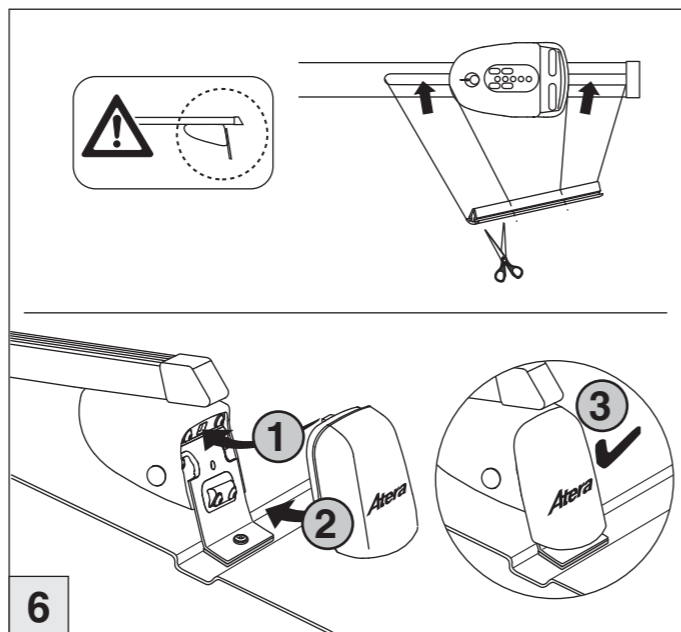

Atera SIGNO

Ford Transit Connect 02/2014–
Ford Tourneo Connect 02/2014–

Ford Grand Transit Connect 02/2014–
Ford Grand Tourneo Connect 02/2014–

Atera SIGNO

Ford

Transit Connect 02/2014–
(ohne Dachhimmel / without roofliner)

Grand Transit Connect 02/2014–
(ohne Dachhimmel / without roofliner)

Tourneo Connect 02/2014–
(ohne Dachhimmel / without roofliner)

Grand Tourneo Connect 02/2014–
(ohne Dachhimmel / without roofliner)

Art.Nr. / Part-No. : 044 304 (Grundträger/basic carrier)

Art.Nr. / Part-No. : 045 304 (Grundträger/basic carrier)

1. nur bei Art.Nr.: 045 304
   only for part no.: 045 304

A- 9919700065	11- 9910700035
B- 9945700112	12- 9908700010
C- 9918700253	13a- 9918700962
	13b- 9912700118
	14- 9918700243
	15a- 9949701537
	15b- 9949701537
	15c- 9949701537
	15d- 9949701537

1- 9945700092
2- 9919700062
3- 9945700105
4- 9912700051
5a- 9918700526
5b- 9918700527
6- 9918700250
7- 9918700249
8- 9910700004
9- 9908700231
10- 9908700221