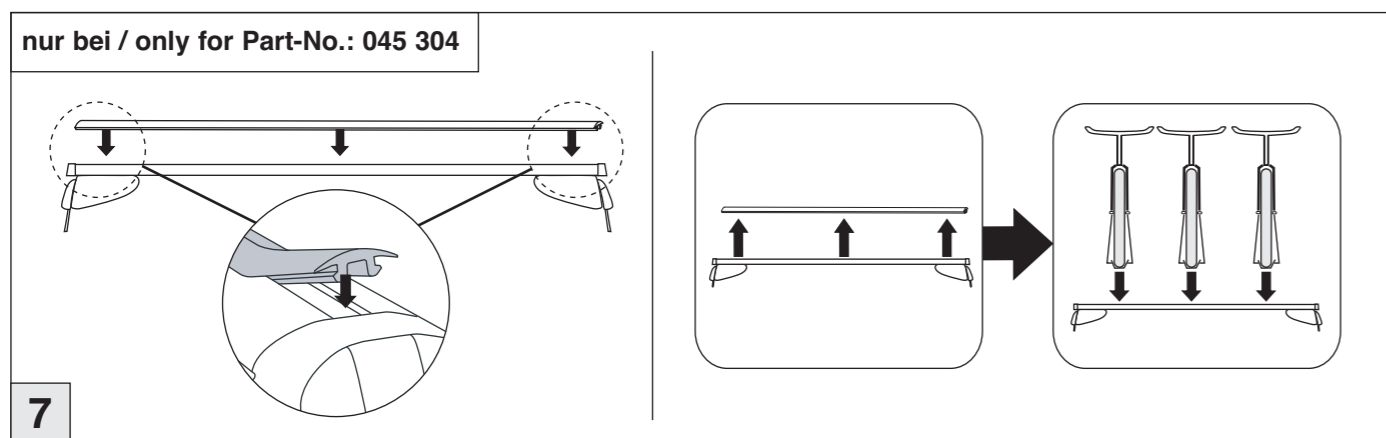

Atera SIGNO

Ford Transit Connect 02/2014–
Ford Tourneo Connect 02/2014–

Ford Grand Transit Connect 02/2014–
Ford Grand Tourneo Connect 02/2014–

Atera SIGNO

Ford

Transit Connect 02/2014–
(ohne Dachhimmel / without roofliner)

Grand Transit Connect 02/2014–
(ohne Dachhimmel / without roofliner)

Tourneo Connect 02/2014–
(ohne Dachhimmel / without roofliner)

Grand Tourneo Connect 02/2014–
(ohne Dachhimmel / without roofliner)

Art.Nr. / Part-No. : 044 304 (Grundträger/basic carrier)

Art.Nr. / Part-No. : 045 304 (Grundträger/basic carrier)

1. nur bei Art.Nr.: 045 304
   only for part no.: 045 304

A- 9919700065	11- 9910700035
B- 9945700112	12- 9908700010
C- 9918700253	13a- 9918700962
	13b- 9912700118
	14- 9918700243
	15a- 9949701537
	15b- 9949701537
	15c- 9949701537
	15d- 9949701537

1- 9945700092
2- 9919700062
3- 9945700105
4- 9912700051
5a- 9918700526
5b- 9918700527
6- 9918700250
7- 9918700249
8- 9910700004
9- 9908700231
10- 9908700221