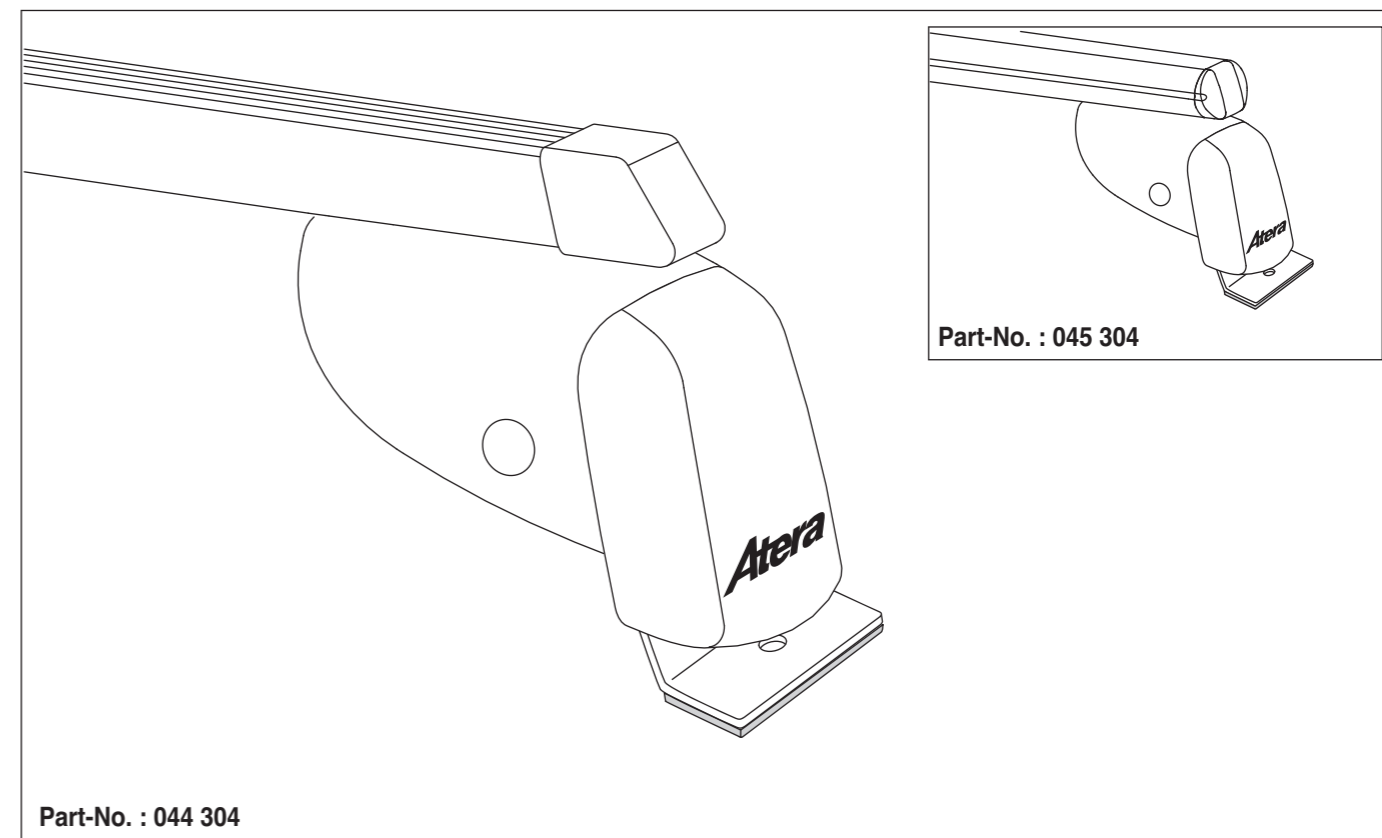

Atera GmbH
Im Herrach 1
D-88299 Leutkirch
Internet: www.atera.de

© ATERA GmbH
Ref.-Nr.: 044 304_096434430400_992570050200
Ref.-Nr.: 045 304_096434530400_992570050200
Stand/State: 19/11/2014 – Rev 00 Ver 00