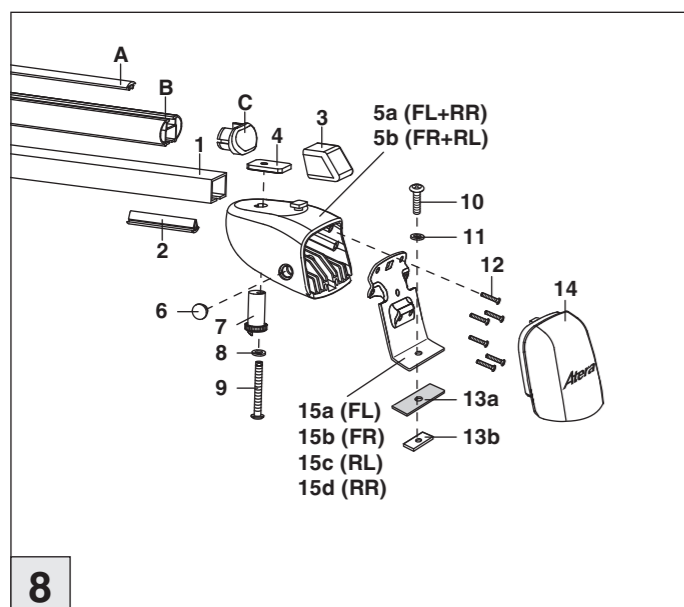

Atera SIGNO

Ford Transit Connect 02/2014–
Ford Tourneo Connect 02/2014–

Ford Grand Transit Connect 02/2014–
Ford Grand Tourneo Connect 02/2014–

Atera SIGNO

Ford

Transit Connect 02/2014–
(ohne Dachhimmel / without roofliner)

Grand Transit Connect 02/2014–
(ohne Dachhimmel / without roofliner)

Tourneo Connect 02/2014–
(ohne Dachhimmel / without roofliner)

Grand Tourneo Connect 02/2014–
(ohne Dachhimmel / without roofliner)

Art.Nr. / Part-No. : 044 304 (Grundträger/basic carrier)

Art.Nr. / Part-No. : 045 304 (Grundträger/basic carrier)

1. nur bei Art.Nr.: 045 304
   only for part no.: 045 304

A- 9919700065	11- 9910700035
B- 9945700112	12- 9908700010
C- 9918700253	13a- 9918700962
	13b- 9912700118
	14- 9918700243
	15a- 9949701537
	15b- 9949701537
	15c- 9949701537
	15d- 9949701537

1- 9945700092
2- 9919700062
3- 9945700105
4- 9912700051
5a- 9918700526
5b- 9918700527
6- 9918700250
7- 9918700249
8- 9910700004
9- 9908700231
10- 9908700221