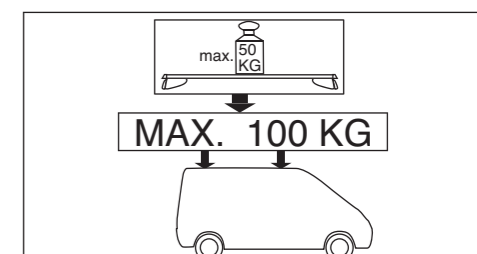

Atera GmbH
Im Herrach 1
D-88299 Leutkirch
Internet: www.atera.de

© ATERA GmbH
Ref.-Nr.: 044 304_096434430400_992570050200
Ref.-Nr.: 045 304_096434530400_992570050200
Stand/State: 19/11/2014 – Rev 00 Ver 00