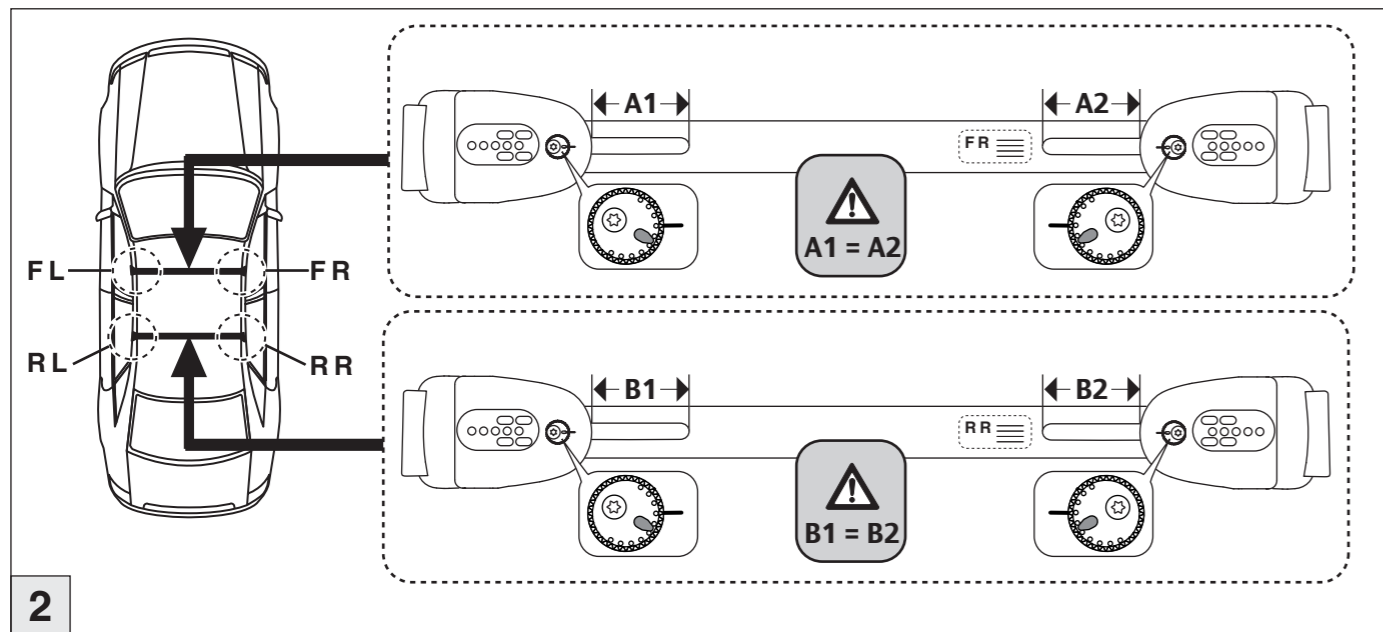

Atera SIGNO

Opel Insignia Sports Tourer
Opel Insignia Sports Tourer

03/2009–06/2017
06/2017–

Opel Insignia Country Tourer
Opel Insignia Country Tourer
Opel Insignia GSI Sports Tourer

01/2014–10/2017
10/2017–
04/2018–