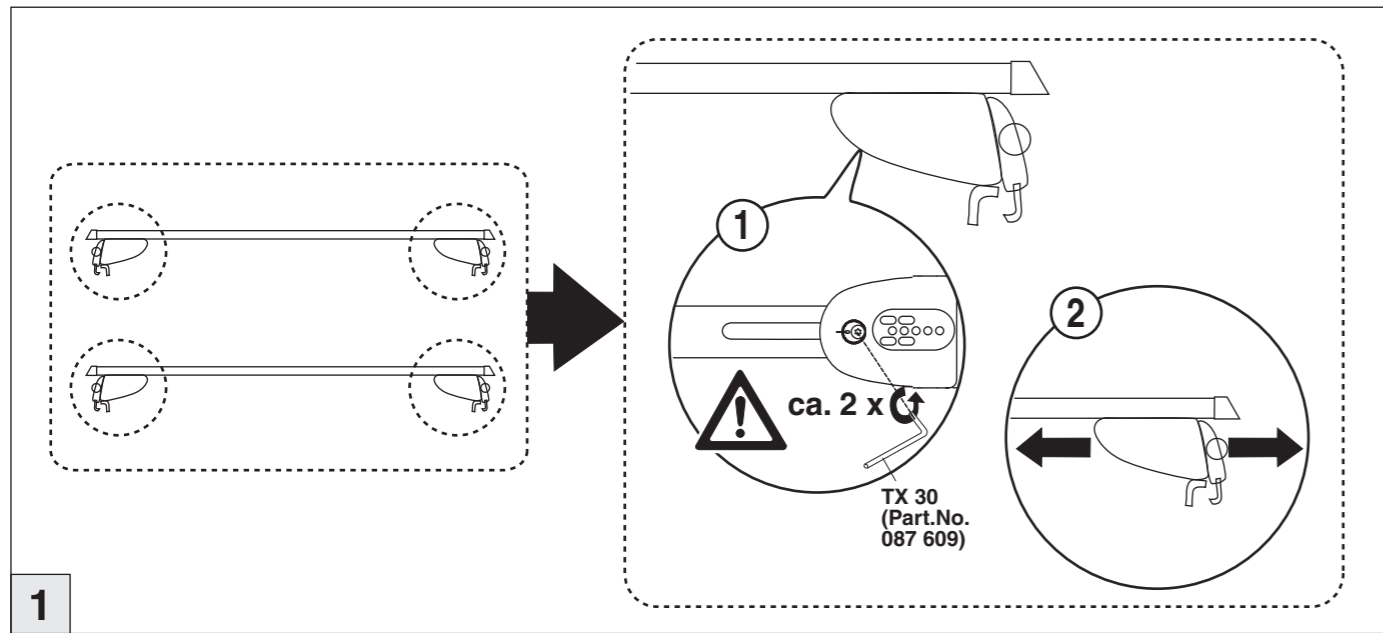

Atera SIGNO

Opel Insignia Sports Tourer
Opel Insignia Sports Tourer

03/2009–06/2017
06/2017–

Opel Insignia Country Tourer
Opel Insignia Country Tourer
Opel Insignia GSI Sports Tourer

01/2014–10/2017
10/2017–
04/2018–