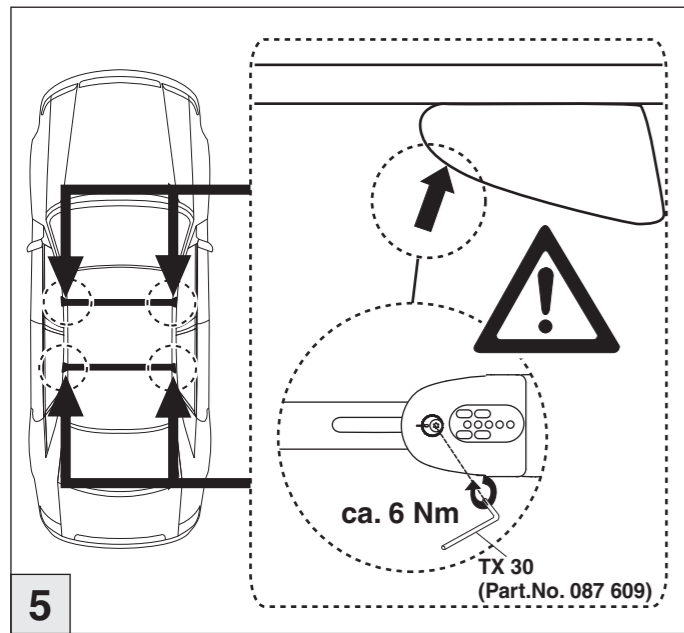

Atera SIGNO

Opel Insignia Sports Tourer
Opel Insignia Sports Tourer

03/2009–06/2017
06/2017–

Opel Insignia Country Tourer
Opel Insignia Country Tourer
Opel Insignia GSI Sports Tourer

01/2014–10/2017
10/2017–
04/2018–