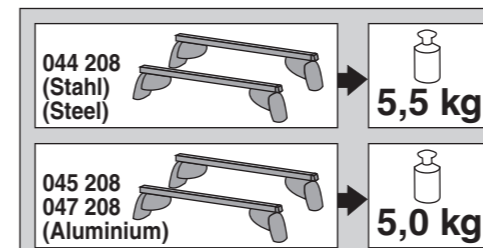

Art.-Nr. / Part-No. : 044 208
Art.-Nr. / Part-No. : 045 208
Art.-Nr. / Part-No. : 047 208

Audi A3 Sportback Reling	09/2004 – 02/2013
Audi A6 Avant Reling	03/2005 – 09/2011
Audi A6 Allroad Reling	06/2006 – 05/2012
Audi Q7 Reling	02/2006 – 06/2015
Audi A4 Avant Reling	04/2008 – 11/2015
Audi A4 Avant Reling	11/2015 –
Audi A4 Allroad Reling	08/2009 – 06/2016
Audi A4 Allroad Reling	06/2016 –
Ford Focus Turnier Reling	04/2011 – 11/2014
Ford Focus Turnier Reling	11/2014 –
Ford Mondeo Turnier Reling	02/2012 – 01/2015
Seat Altea XL Reling	12/2006 –
Seat Altea Freetrack Reling	01/2008 –
Seat Ibiza ST Reling	07/2010 –
Seat Ateca Reling	07/2016 –
Seat Arona Reling	11/2017 –
Skoda Fabia Combi Reling	01/2015 –
VW Up Cross Reling	09/2013 –
VW Polo Cross Reling	06/2010 –
VW Golf VII Variant Reling	08/2013 –
VW Golf VII Sportsvan Reling	05/2014 –
VW Golf VII Alltrack Reling	04/2015 –