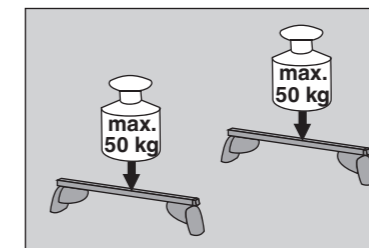

Art.-Nr. / Part-No. : 044 208
Art.-Nr. / Part-No. : 045 208
Art.-Nr. / Part-No. : 047 208

Audi A3 Sportback Reling	09/2004 – 02/2013
Audi A6 Avant Reling	03/2005 – 09/2011
Audi A6 Allroad Reling	06/2006 – 05/2012
Audi Q7 Reling	02/2006 – 06/2015
Audi A4 Avant Reling	04/2008 – 11/2015
Audi A4 Avant Reling	11/2015 –
Audi A4 Allroad Reling	08/2009 – 06/2016
Audi A4 Allroad Reling	06/2016 –
Ford Focus Turnier Reling	04/2011 – 11/2014
Ford Focus Turnier Reling	11/2014 –
Ford Mondeo Turnier Reling	02/2012 – 01/2015
Seat Altea XL Reling	12/2006 –
Seat Altea Freetrack Reling	01/2008 –
Seat Ibiza ST Reling	07/2010 –
Seat Ateca Reling	07/2016 –
Seat Arona Reling	11/2017 –
Skoda Fabia Combi Reling	01/2015 –
VW Up Cross Reling	09/2013 –
VW Polo Cross Reling	06/2010 –
VW Golf VII Variant Reling	08/2013 –
VW Golf VII Sportsvan Reling	05/2014 –
VW Golf VII Alltrack Reling	04/2015 –