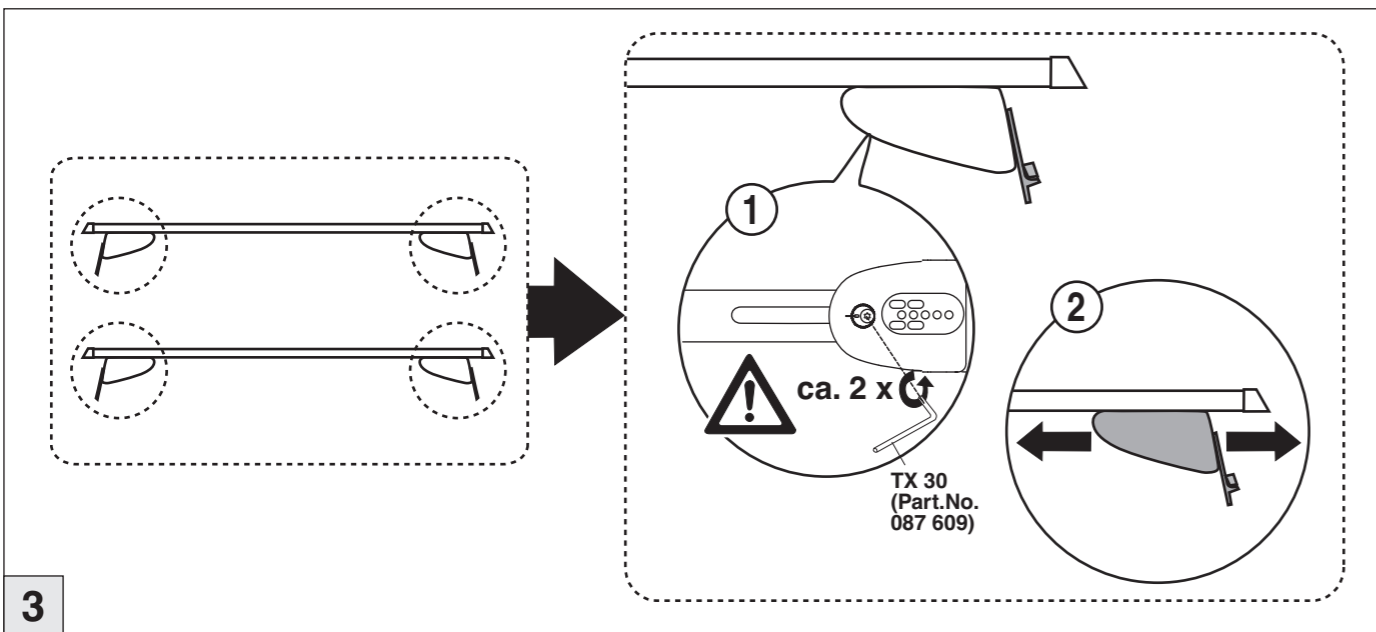

Atera SIGNO

Ford Galaxy 06/2010–10/2015

Ford Tourneo Connect 02/2014–
Ford Grand Tourneo Connect 02/2014–

1

2

3

4

Atera SIGNO

Ford Galaxy 06/2010–10/2015

Ford Tourneo Connect 02/2014–
Ford Grand Tourneo Connect 02/2014–

5

6