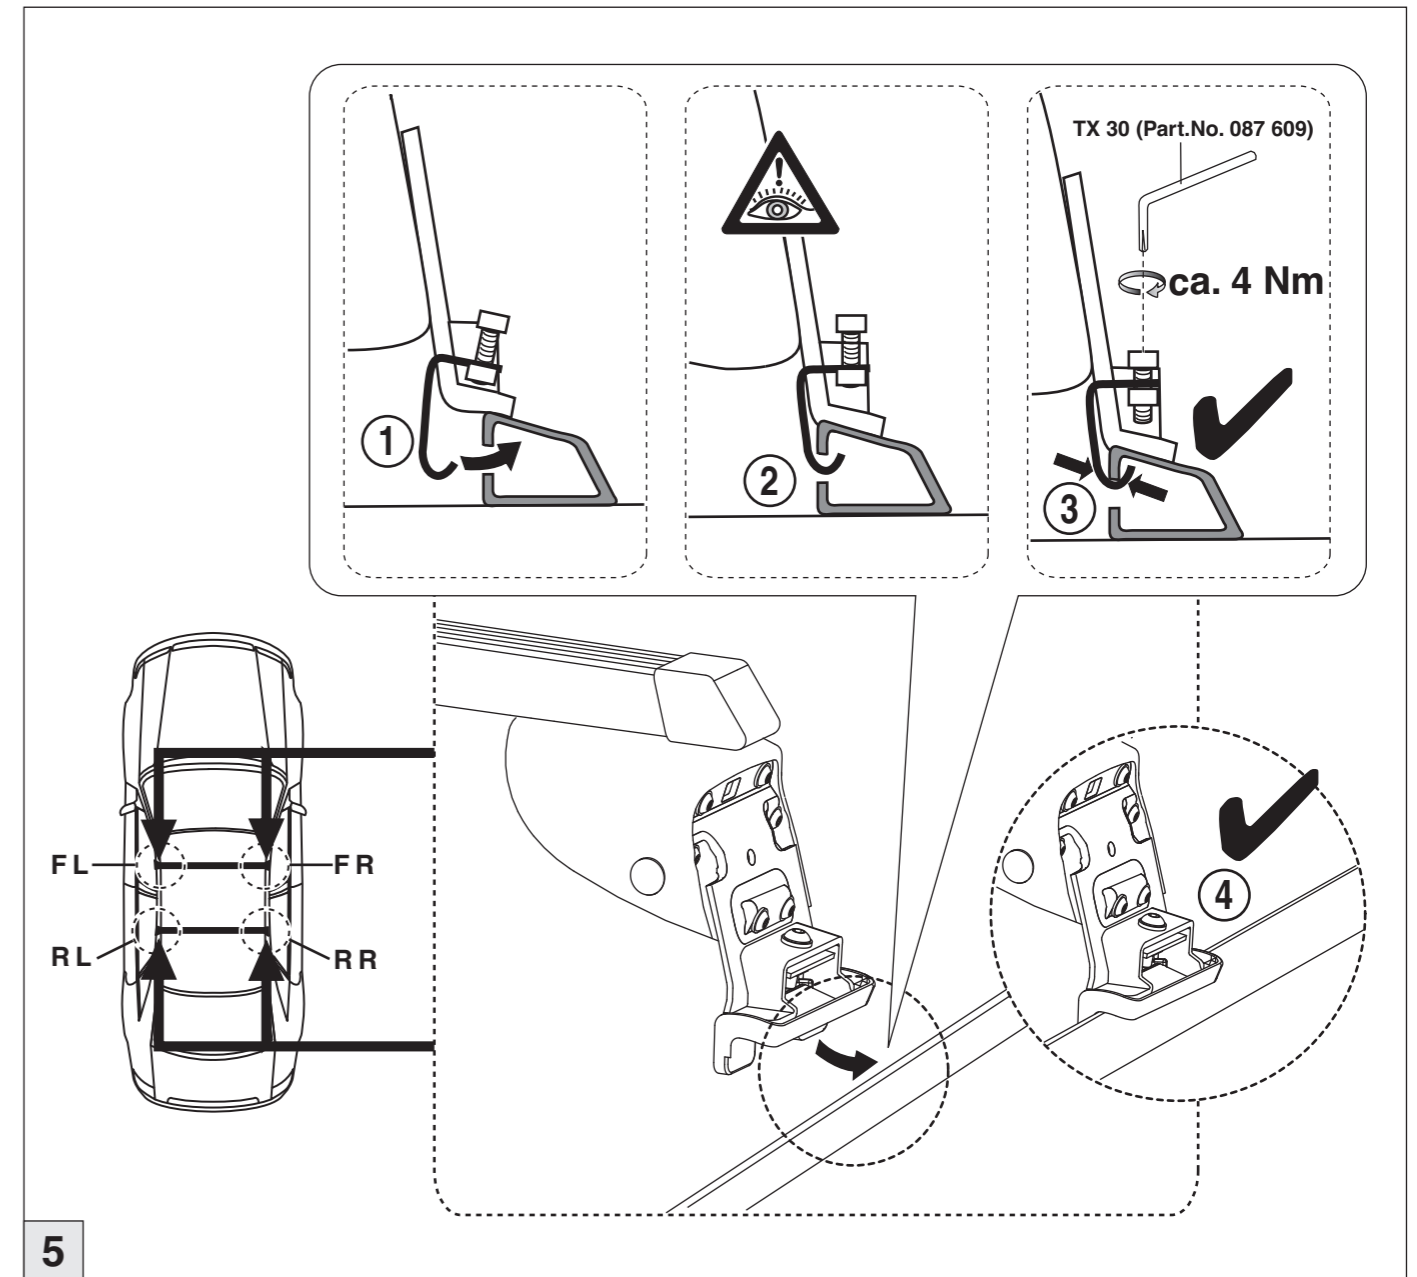

Atera SIGNO

Ford Galaxy 06/2010–10/2015

Ford Tourneo Connect 02/2014–
Ford Grand Tourneo Connect 02/2014–