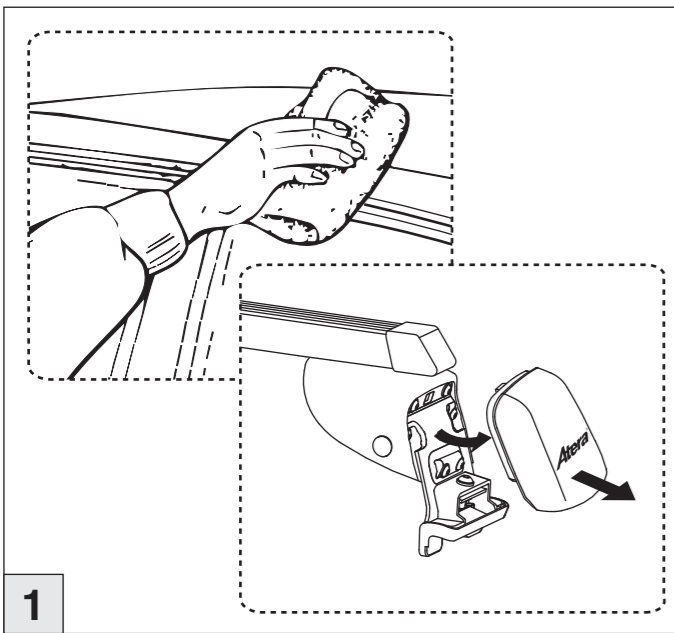

Atera SIGNO

Ford Galaxy 06/2010–10/2015

Ford Tourneo Connect 02/2014–
Ford Grand Tourneo Connect 02/2014–

1