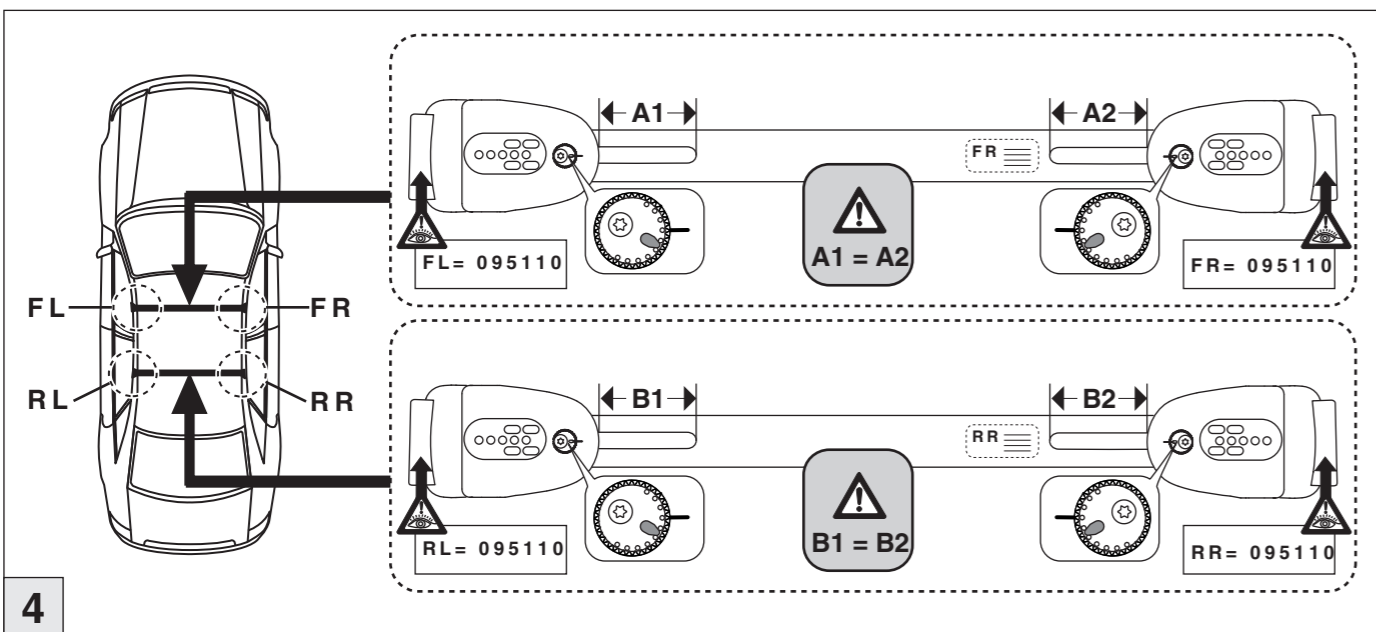

Atera SIGNO

Ford Galaxy 06/2010–10/2015

Ford Tourneo Connect 02/2014–
Ford Grand Tourneo Connect 02/2014–

1

2

3

4

Atera SIGNO

Ford Galaxy 06/2010–10/2015

Ford Tourneo Connect 02/2014–
Ford Grand Tourneo Connect 02/2014–

5

6