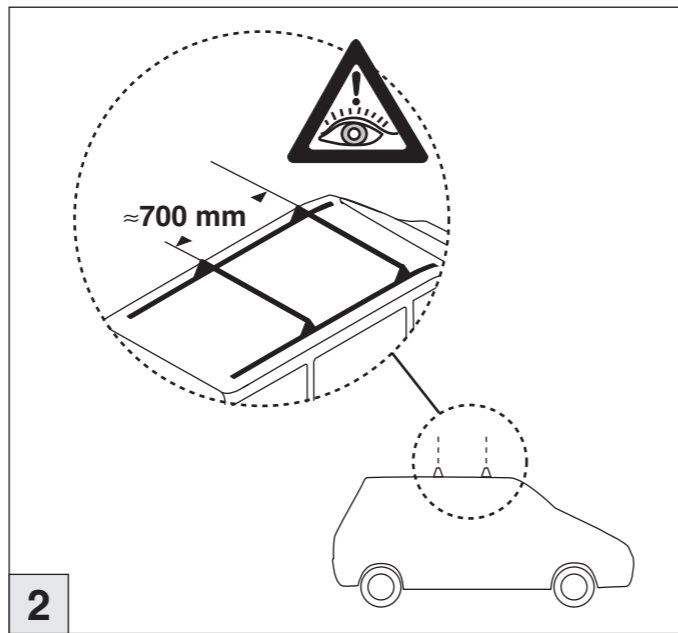

Atera SIGNO

Ford Galaxy 06/2010–10/2015

Ford Tourneo Connect 02/2014–
Ford Grand Tourneo Connect 02/2014–

1

2

3

4

Atera SIGNO

Ford Galaxy 06/2010–10/2015

Ford Tourneo Connect 02/2014–
Ford Grand Tourneo Connect 02/2014–

5

6