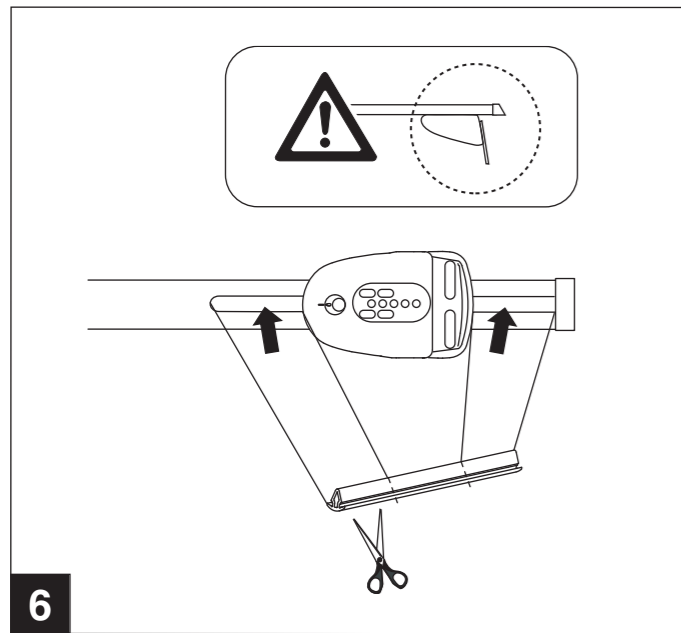

Atera SIGNO

BMW
5-er Limousine (F10) 03/2010–02/2017

6