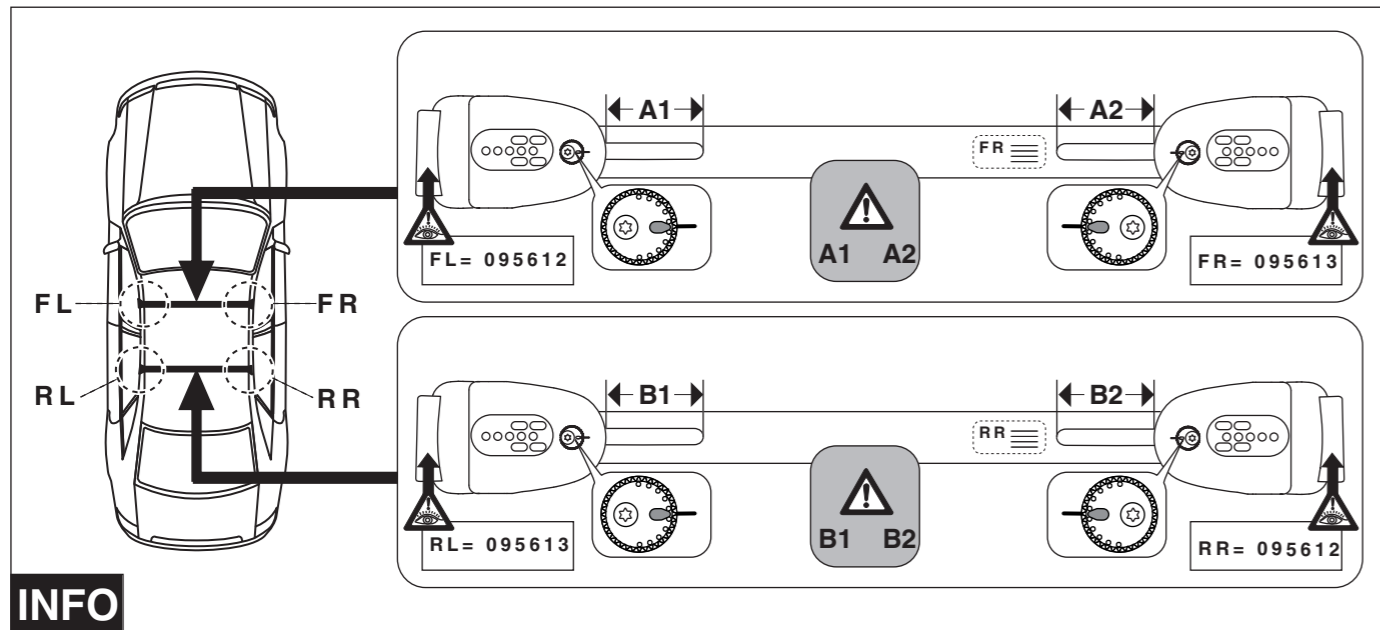

Atera SIGNO

BMW
5-er Limousine (F10) 03/2010–02/2017

Atera SIGNO

BMW
5-er Limousine (F10) 03/2010–02/2017