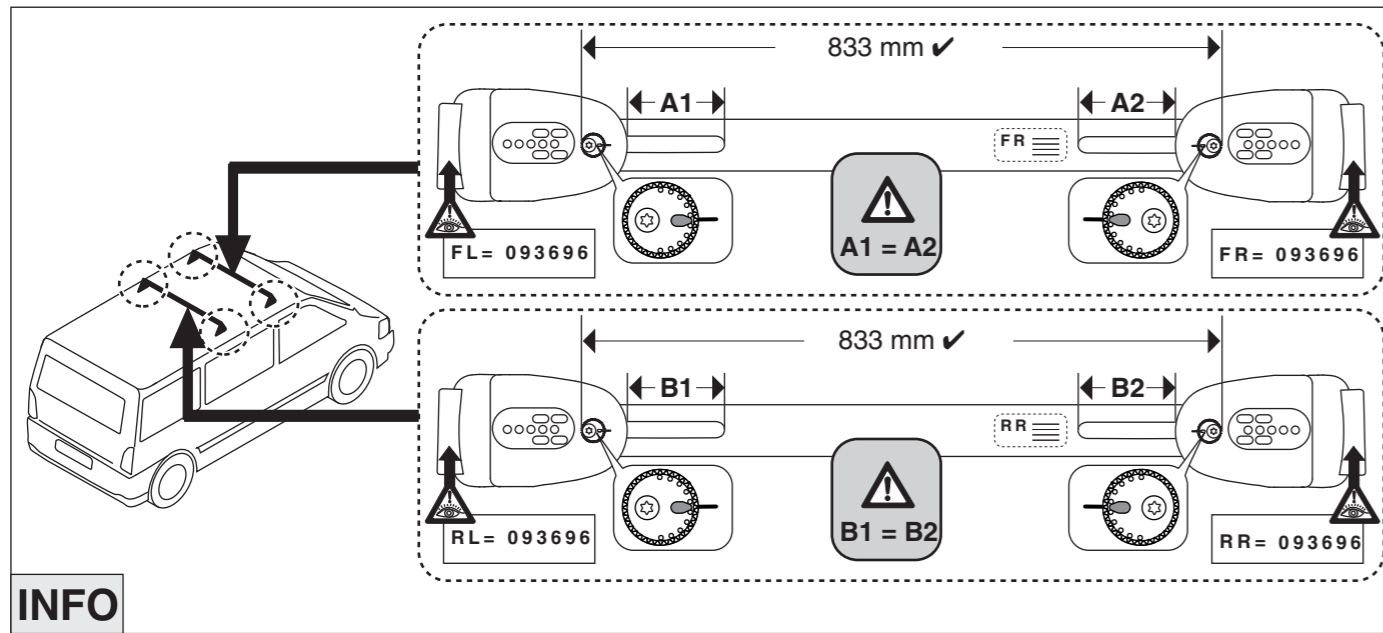

Atera SIGNO

Ford
Connect 02/2003–02/2014

Atera SIGNO

Ford
Connect 02/2003–02/2014