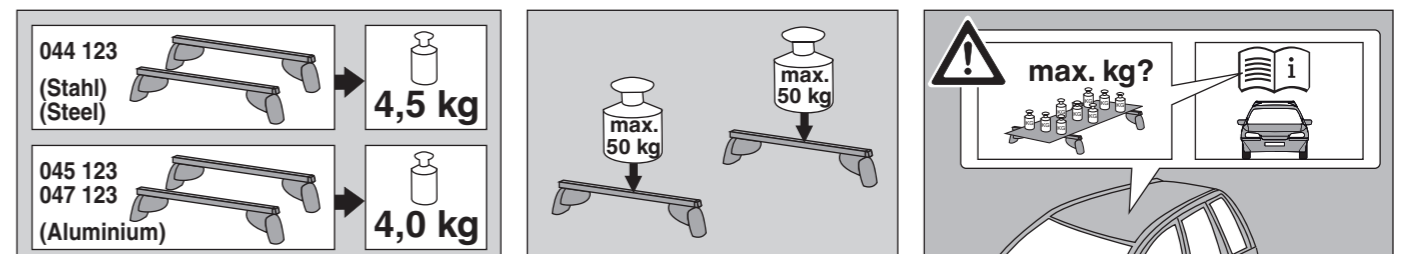

Opel Vectra Limousine	04/2002–
Opel Meriva	2003–
Opel Corsa	09/2006–
(3+5-türig/3+5 doors/3+5 portes)	
Opel Astra Limousine	12/2009–10/2015
(5-türig/5 dors/5 portes)	
Opel Astra GTC	01/2012–
Opel Zafira Tourer	01/2012–
(ohne Reling/without rails)	
Opel Astra Stufenheck	10/2012–
(4-türig/4 dors/4 portes)	
Opel Adam	01/2013–

Art.-Nr. / Part-No. : 044 123
Art.-Nr. / Part-No. : 045 123
Art.-Nr. / Part-No. : 047 123