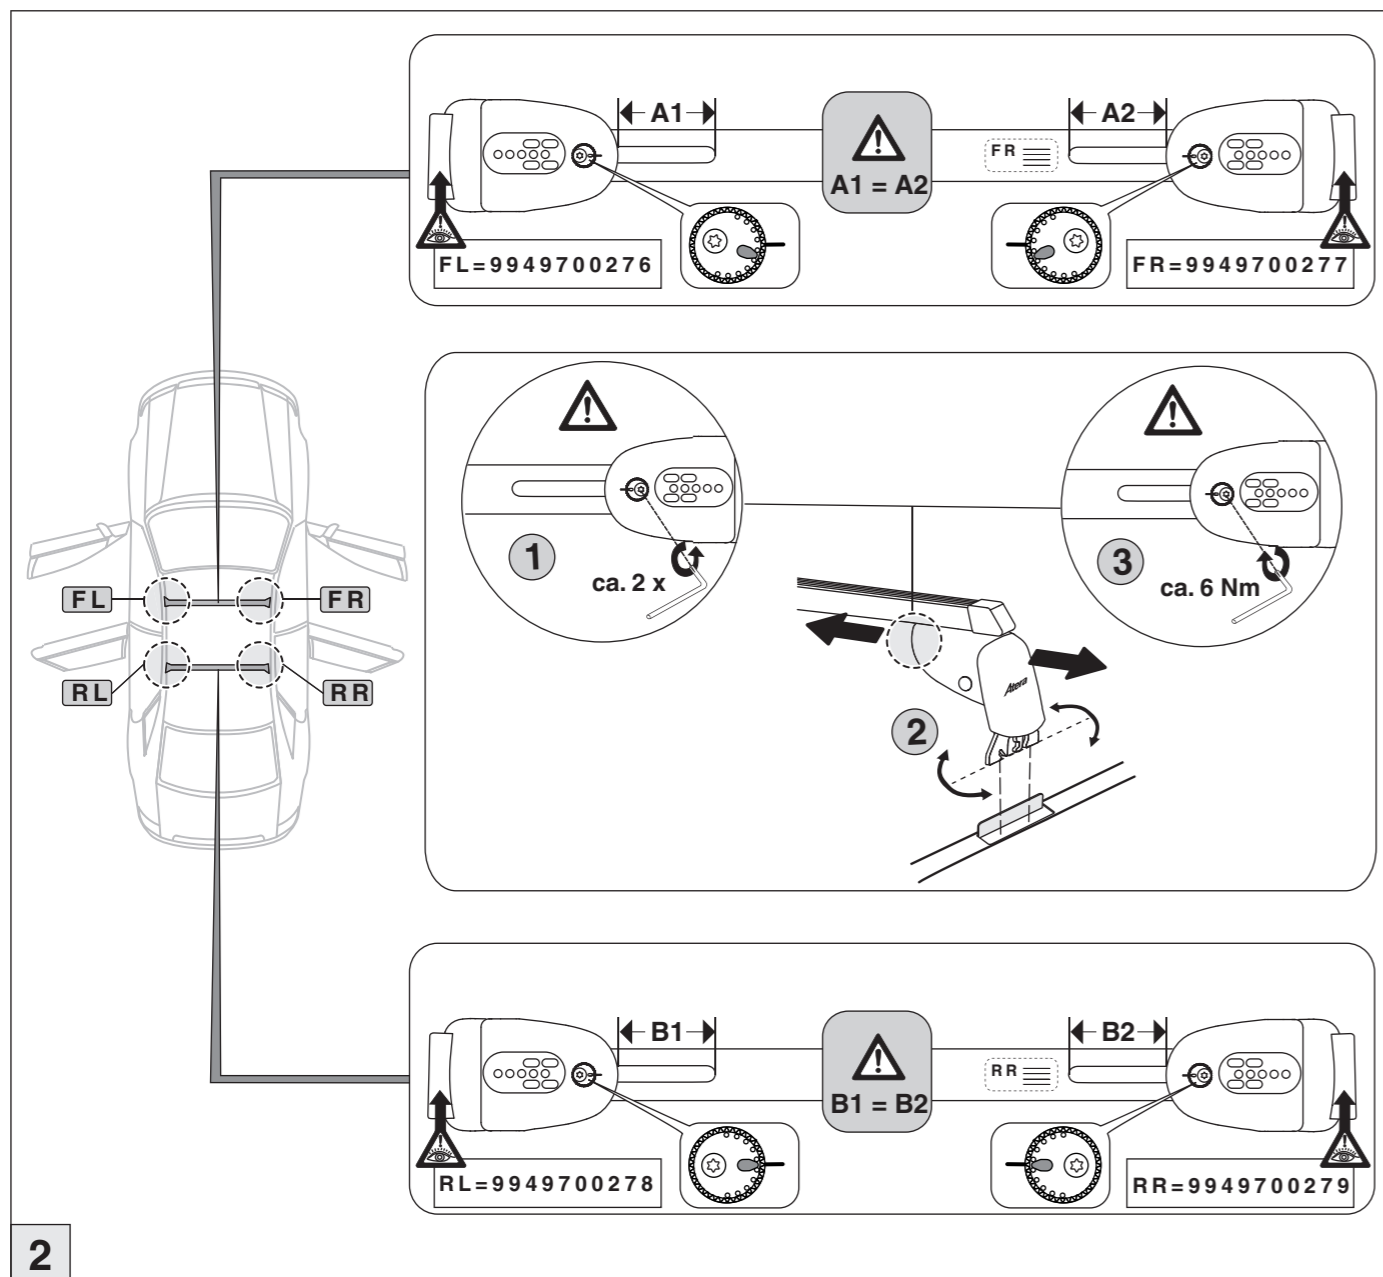

Atera SIGNO

Opel Vectra Limousine	04/2002–	Opel Astra Limousine (5-türig/5-doors)	12/2009–10/2015
Opel Meriva	2003–	Opel Astra GTC	01/2012–
Opel Zafira Tourer	01/2012–	Opel Astra Stufenheck (4-türig/4-doors)	10/2012–
Opel Corsa (3+5-türig/3+5 doors)	09/2006–	Opel Adam	01/2013–