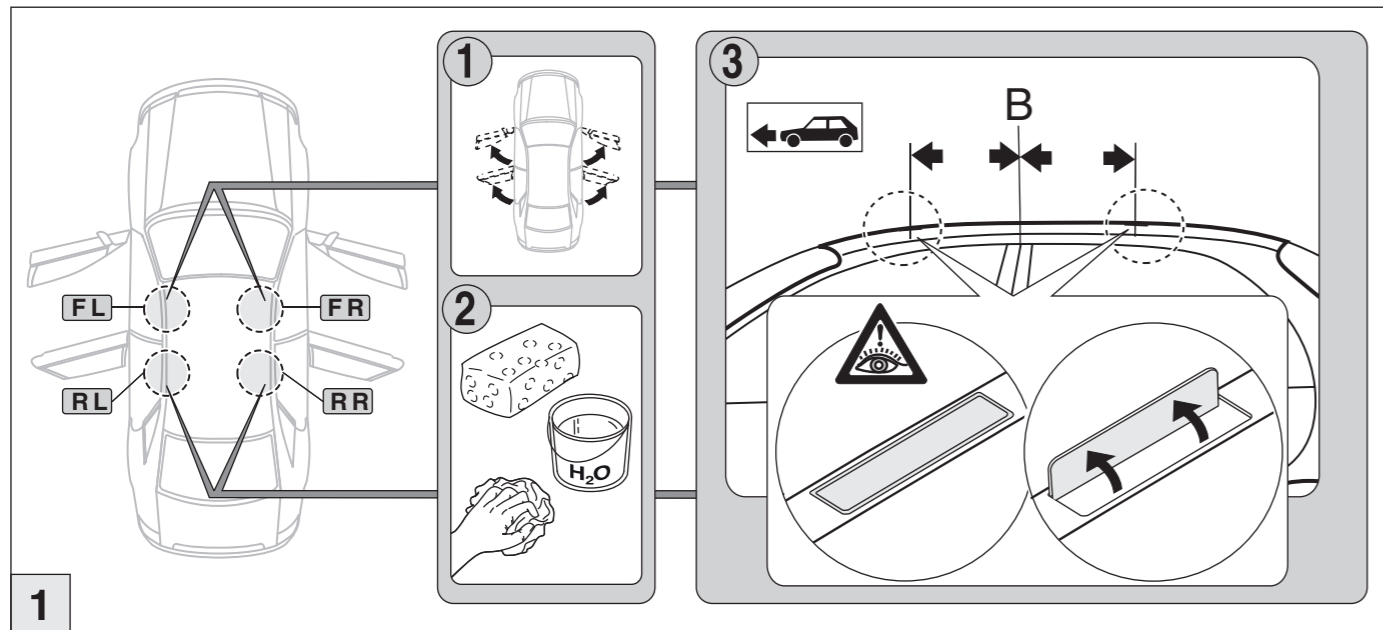

Atera SIGNO

Opel Vectra Limousine	04/2002–	Opel Astra Limousine (5-türig/5-doors)	12/2009–10/2015
Opel Meriva	2003–	Opel Astra GTC	01/2012–
Opel Zafira Tourer	01/2012–	Opel Astra Stufenheck (4-türig/4-doors)	10/2012–
Opel Corsa (3+5-türig/3+5 doors)	09/2006–	Opel Adam	01/2013–